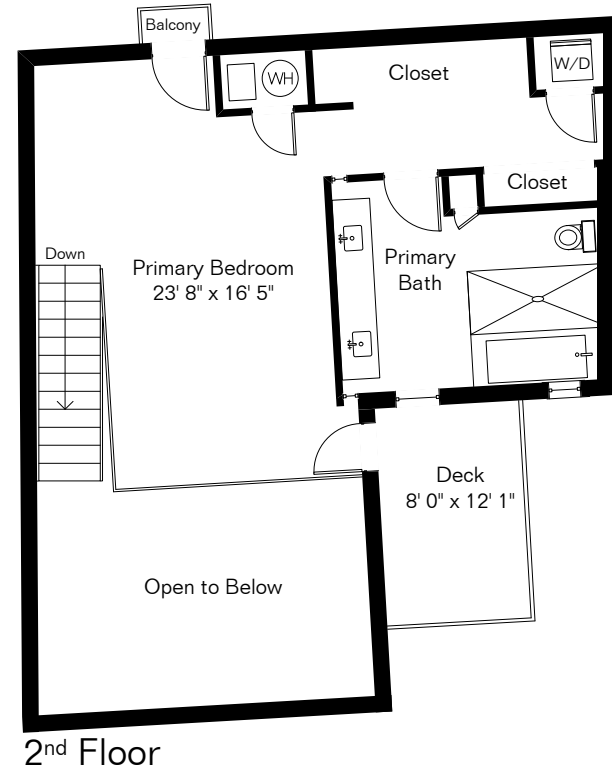

The square footages and room size information are deemed to be reliable but are not guaranteed and should be independently verified. This drawing is for marketing purposes only.

627 S 9th Ave

1st Floor 1,042 Sq Ft
 2nd Floor 769 Sq Ft
 Total Living Area 1,810 Sq Ft

Site Visit August 2022

0 ft. 6 ft. 10 ft. 20 ft.

Copyright 2022 Floor Plans First! LLC
 All Rights Reserved.

Floor Plans First!
 See the Floor Plan First™
 FloorPlansFirst.com™
 (520) 881-1500