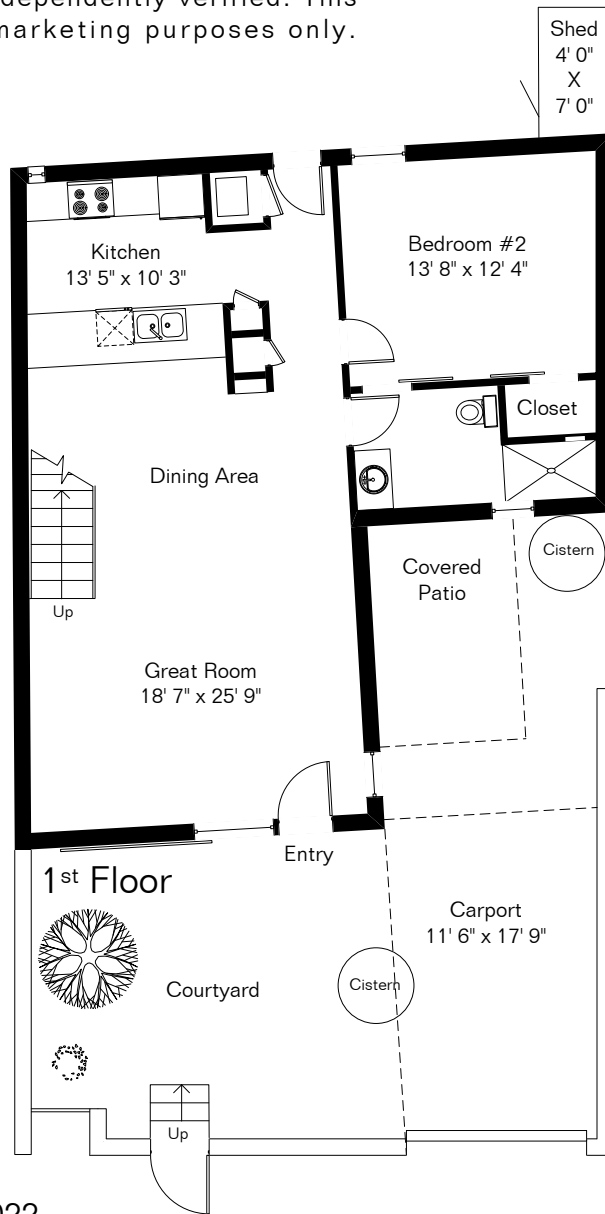

The square footages and room size information are deemed to be reliable but are not guaranteed and should be independently verified. This drawing is for marketing purposes only.

627 S 9th Ave

1st Floor 1,042 Sq Ft
 2nd Floor 769 Sq Ft
 Total Living Area 1,810 Sq Ft

Site Visit August 2022

0 ft. 6 ft. 10 ft. 20 ft.

Copyright 2022 Floor Plans First! LLC
 All Rights Reserved.

Floor Plans First!
 See the Floor Plan First™
 FloorPlansFirst.com™
 (520) 881-1500